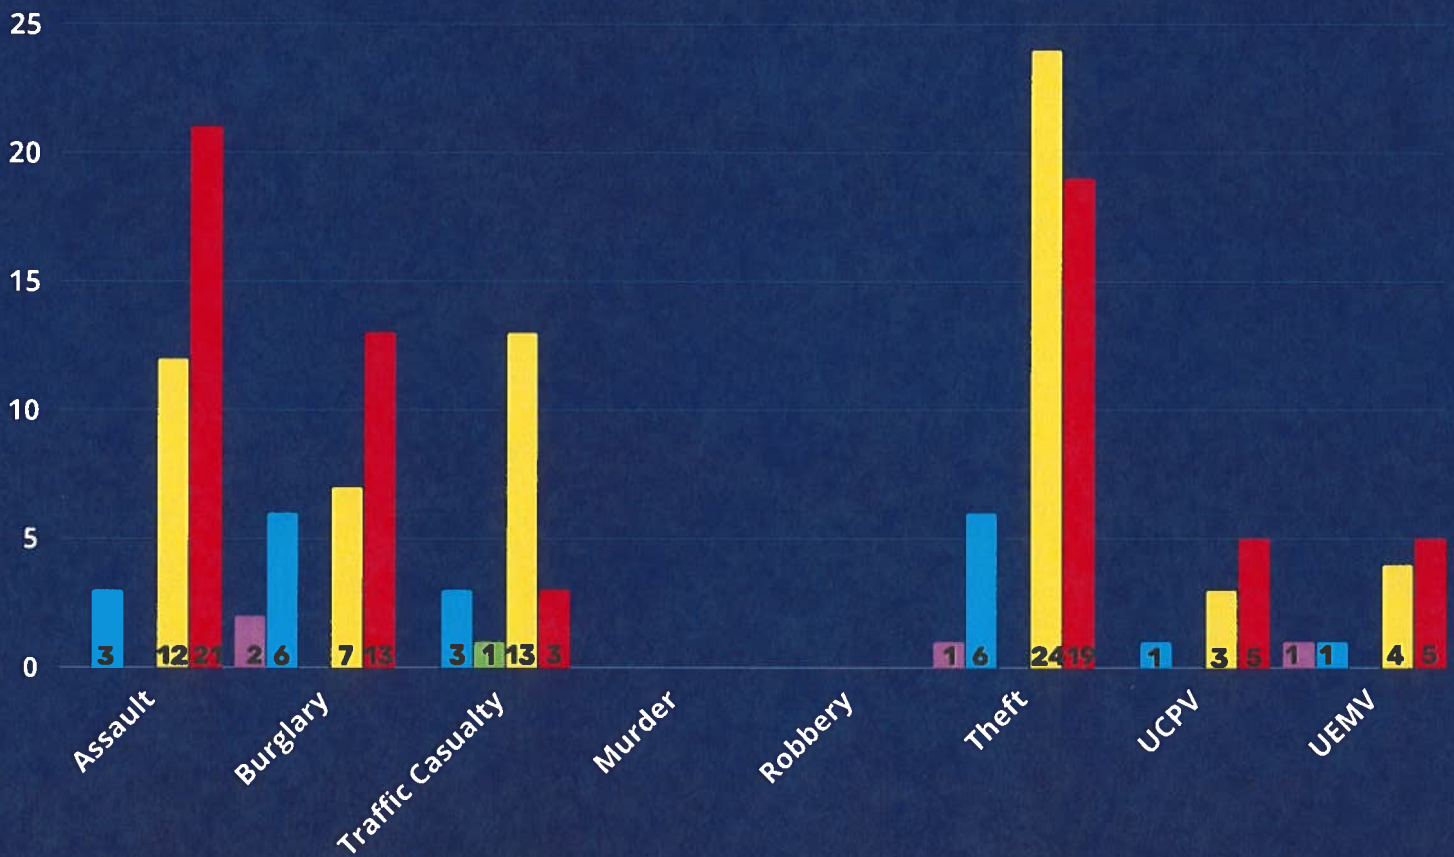

VOLCANO

MT.VIEW

KURTISTOWN

KEA'AU

PĀHOA