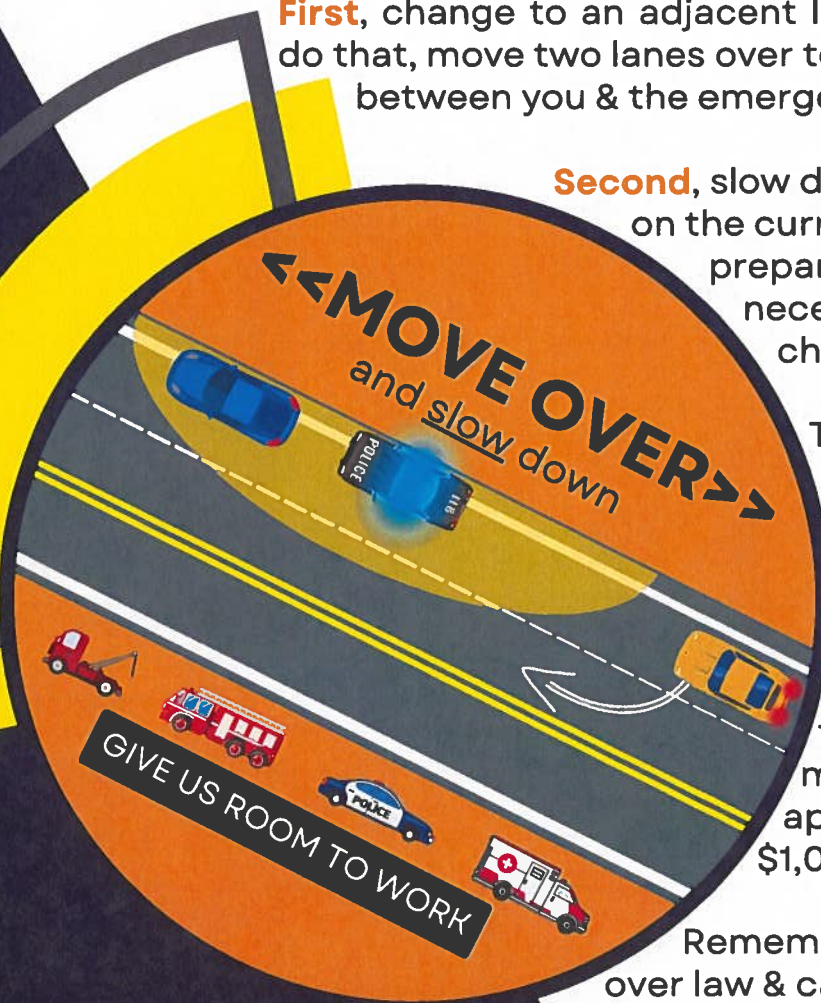

SLOW DOWN &

MOVE OVER

Attention Hawaii drivers! Did you know that there's a law in place to help protect our emergency responders? It's called the move over law, & it's important to understand what it requires of you.

When you see a stationary emergency vehicle with its lights on, such as a police car or a fire truck you must take action. Here's what you need to do:

First, change to an adjacent lane if possible. If you can't do that, move two lanes over to create an empty lane between you & the emergency vehicle.

Second, slow down to a safe speed based on the current road conditions. Be prepared to come to a full stop if necessary to make a safe lane change.

This law applies to a variety of emergency vehicles, including police & fire department vehicles, tow trucks, & more. If you don't comply with the move over law, you could face a traffic citation, mandatory court appearance, & a fine of up to $1,000.

Remember, violating the move over law & causing injury or death to an emergency responder may result in additional charges. Let's all do our part to keep our emergency responders safe by following Hawaii's move over law.